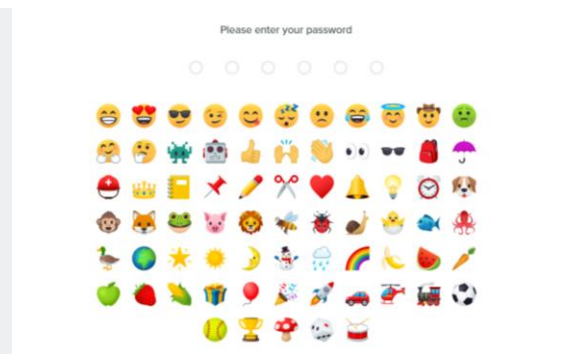

All the instructions for Wonde and Google Classroom can be found on the school website. This [link](#) will take you straight to the website page.

This [link](#) will take you to your child's login page. Your child's emoji password is in the back of their yellow reading record book.

Wonde also allows single sign-on to our other online learning features such as, 'Numbots', 'Times Table Rock Stars', 'Oxford Owl', 'Phonics Play' and YUMU. It is our intention to further develop this area to include other useful educational apps overtime.

Numbots

EYFS and KS1
Access your child's password in the back of their yellow reading record book. Practise addition and subtraction with Numbots!

Times Tables Rock Stars

Your child's password was sent out in a letter. Practise times tables daily through interactive games.