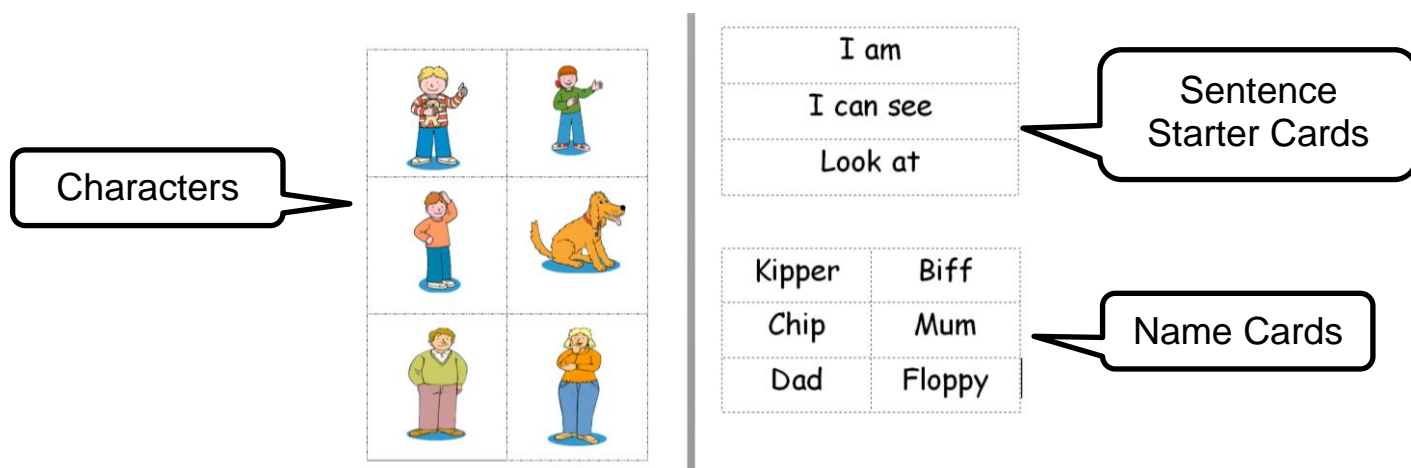

MEET THE OXFORD READING TREE CHARACTERS

One of the reading schemes used at Ewell Grove is Oxford Reading Tree. Your child will find it easier to access their first home reading books if they are familiar with the characters and their names.

SENTENCE BUILDING CARDS

Your child will be given pictures of the main Oxford Reading Tree characters; along with name and sentence starter cards. The purpose of these cards is to introduce your child to some simple sight vocabulary.

How to use the cards with your child

- Cut along the dotted lines to make your own set of picture and word cards.
- First support your child to match the pictures with the character names.
- Next look at the sentence starter cards. Show your child how you would read it from left to right; encourage them to move their finger in the correct direction under each word. Your child may be able to sound out some of the words, e.g. 'am' 'see' 'can' 'look'.
- Choose a picture and create a sentence to match it. For example: 'I am Kipper.'
- How many different combinations can you make?